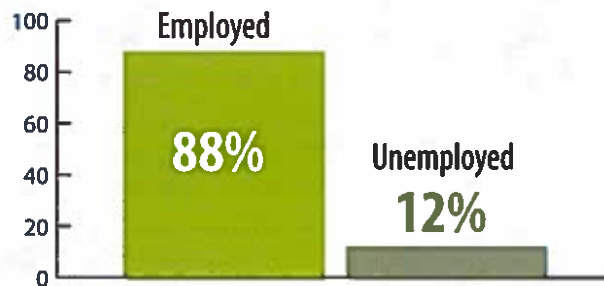

INCOME

MEDIAN INCOME \$21,231

EMPLOYMENT

TOTAL LABOR FORCE 1,248

EMPLOYED 88%

UNEMPLOYED 12%

EDUCATION

HIGH SCHOOL GRADUATE OR HIGHER 79.6%